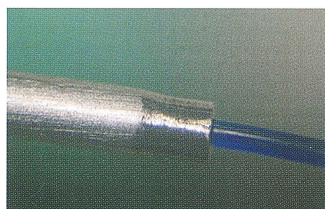

● Black nylon monofilament ● Taper cut needle ● 3/8 circle (1/2 circle also available) ● Single needle ● 10pcs / box

Needle length	Needle diameter	12-0	11-0	10-0	9-0	8-0	7-0	Thread length
4mm	80μ		VT04A00N08-15M	VT04A10N08-15M				15cm
5mm	100μ		VT05A00N10-15M	VT05A10N10-15M	VT05A09N10-15M			
5mm	140μ			VT05A10N14-15M	VT05A09N14-15M	VT05A08N14-15M		

## Standard mount type

● Black nylon monofilament ● Taper point needle ● 3/8 circle (1/2 circle also available) ● Single needle ● 10pcs / box

Needle length	Needle diameter	12-0	11-0	10-0	9-0	8-0	7-0	Thread length
3mm	50μ	ZT03A012N05-10	ZT03A00N05-10					15cm
3mm	80μ		T03A00N08-20	T03A10N08-20				20cm
4mm	80μ		T04A00N08-20	T04A10N08-20				
3mm	100μ			T03A10N10-25	T03A09N10-25			25cm
4mm	100μ		T04A00N10-25	T04A10N10-25	T04A09N10-25			
4mm	150μ				T04A09N15-25	T04A08N15-25		
5mm	100μ		T05A00N10-25	T05A10N10-25	T05A09N10-25			
5mm	150μ			T05A10N15-25	T05A09N15-25	T05A08N15-25		
5mm	200μ					T05A08N20-25		
5mm	250μ		T06A00N10-26			T05A08N25-25		
6mm	100μ							
6mm	120μ			T06A10N12-25				
6mm	150μ			T06A10N15-25	T06A09N15-25	T06A08N15-25		
6mm	200μ				T06A09N20-25			
6mm	250μ					T06A08N25-25		

● Black nylon monofilament ● Taper point needle ● 3/8 circle (1/2 circle also available) ● Double needle ● 10pcs / box

Needle length	Needle diameter	12-0	11-0	10-0	9-0	8-0	7-0	Thread length
3mm	80μ		WT03A00N08-20					20cm

● Black nylon monofilament ● Taper cut needle ● 3/8 circle (1/2 circle also available) ● Single needle ● 10pcs / box

Needle length	Needle diameter	12-0	11-0	10-0	9-0	8-0	7-0	Thread length
4mm	80μ		VT04A00N08-15	VT04A10N08-15				15cm
5mm	100μ		VT05A00N10-15	VT05A10N10-15	VT05A09N10-15			
5mm	140μ			VT05A10N14-15	VT05A09N14-15	VT05A08N14-15		